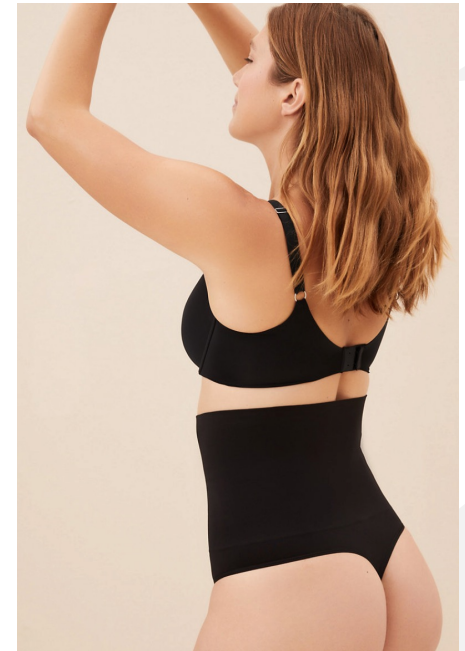

Secret Slimming  
Full Slip

**Fabric: SEAMLESS**

Micro & Sheer stripe Jacquard

*Micro: 90% Polyamide, 10% Elastane*

**Colours:** Beige & Black

**Sizes:** S, M, L & XL

**Prices:** 15 for packs – 12GBP

2PP Light Control  
Seamless Shaping

THONGS

2PP Anti Chafe  
Seamless Shaping

SHORTS

Light Control  
Seamless Waist cincher

BRIEF

Light Control  
Seamless Waist cincher

THONG