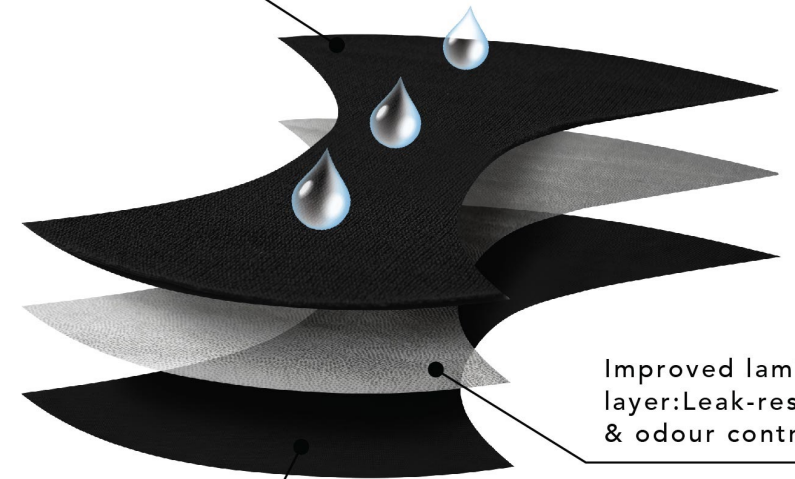

LIGHT PADDED SWIMSUIT
WIRELESS WITH REMOVABLE PADS
(Regular & Curves)
FXSS0016MI096-BL0045
ECO Jutex micro
Blue

Improved laminated layer: Leak-resistant & odour control

Outer fabric: ECO micro fabric with water-repellent finishing