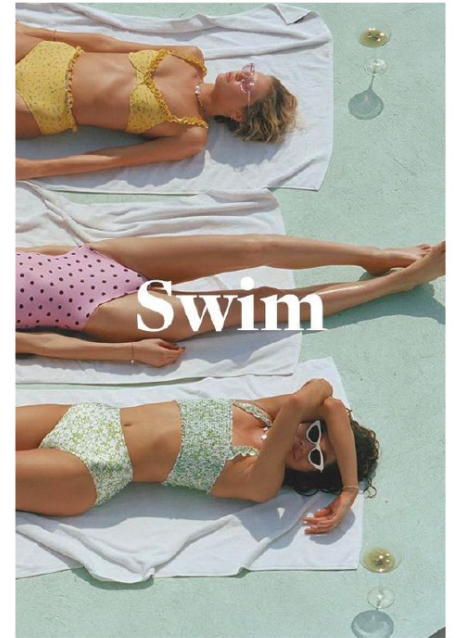

WHITE
Standard

GREEN ASH
13-0117 TCX

BLAZING YELLOW
12-0643 TCX

LAVENDULA
15-3620 TCX

AZALEA PINK
CUTTING 253

MEDIEVAL BLUE
19-3933 TCX

BLACK
Standard

-MAISON D'VIE
-LUCAS LEÃO
-VERONIQUE LEROY

#REFRESHING
#FEMININES & FLIRTY
#BEST SUMMER HOLIDAY
#MIX & MATCH OUTWEAR